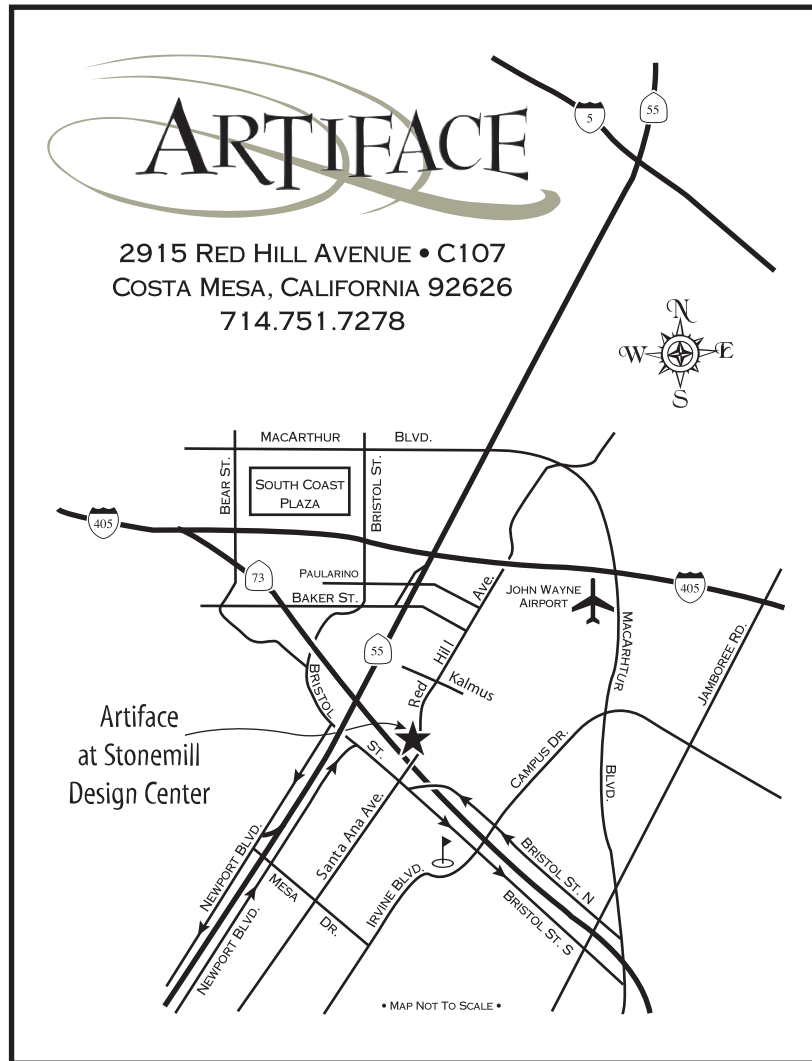

## Driving Directions

### FROM SOUTH COAST PLAZA / 405 SB

proceed south on Bristol (over the 405) to Red Hill; turn left. Turn left into the first driveway after the 73 overpass. (Consult Center Directory to find C107.)

### FROM 73 NB

Exit Birch St. offramp but proceed on the Bristol St. frontage road (do not turn onto Birch). Go through signal at Campus and stay in right lane for right turn on Red Hill. Turn left into the first driveway after the 73 overpass. (Consult Center Directory to find C107.)

## Stonemill Center Directory

Artiface is located in Suite C107, next door to Stonemill's leasing office.